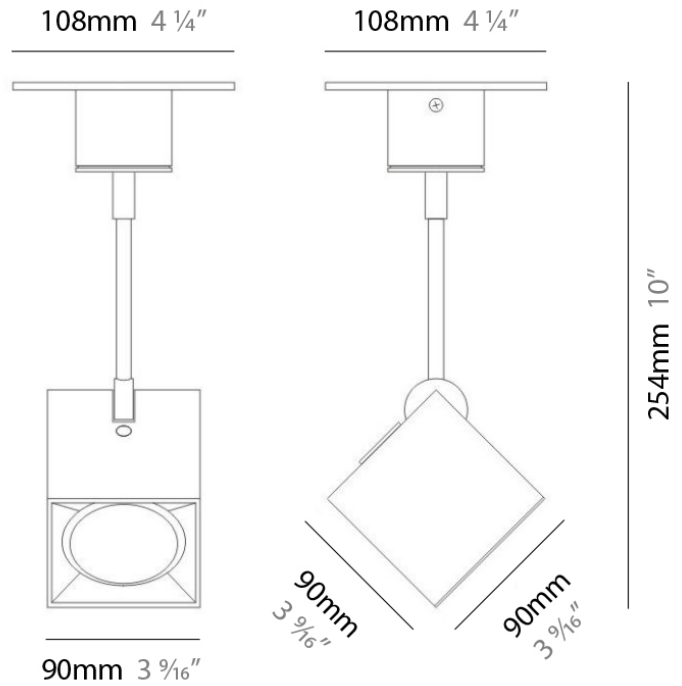

DAU SURFACE

D92028

GENERAL

Series: Dau
Brand: Milan
Division: Design
Mounting Type: Surface
Mounting Location: Ceiling
Subcategory: Spots

PHYSICAL

Shape: Square
Length (mm): 110
Length (in): 4 ⁵/₁₆
Width (mm): 110
Width (in): 4 ⁵/₁₆
Height (mm): 254
Height (in): 10
Weight (kg): 0.9
Weight (lbs): 2
Fixture Material: Metal

ELECTRICAL

Number of Lamps: 1
Lamp Type: LED Retrofit / Halogen
Lamp Shape: MR16
Bulb Included: Bulb Not Included
Total Output Wattage (W): 5
Max. Wattage Per Lamp (W): 5
Lamp Base: GU10
Input Voltage (V): 120

LED

Delivered Lumen Range: 100 - 499 lm

OPTICAL

RATINGS AND CERTIFICATIONS

Certified By: CSA Certified to UL and CSA Standards
IP rating: IP20

PROJECT
TYPE
NOTES
QUANTITY
DATE