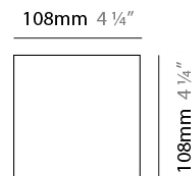

DAU SURFACE

D93197

GENERAL

Series: Dau _____
Brand: Milan _____
Division: Design _____
Mounting Type: Surface _____
Mounting Location: Wall _____
Subcategory: Up/Down Light _____

PHYSICAL

Shape: Rectangle _____
Length (mm): 80 _____
Length (in): 3 1/8 _____
Height (mm): 200 _____
Height (in): 7 7/8 _____
Extension (mm): 101 _____
Extension (in): 4 _____
Light Distribution: Direct / Indirect _____
Weight (kg): 4.5 _____
Weight (lbs): 10 _____
Fixture Finish: WHI _____
Fixture Material: Metal _____

ELECTRICAL

Lamp Type: LED _____
Total Output Wattage (W): 20 _____
Max. Wattage Per Lamp (W): 10 _____
Dimming: Electronic Low Voltage Dimming _____
Driver Type: 120V DIRECT LINE (operates without a driver) _____
Input Voltage (V): 120 _____

LED

Number of LEDs: 2 _____
Color Temperature (°K): 2700 _____
Nominal Lumen (lm): 2 x 1010 _____
CRI: >80 CRI _____

OPTICAL

Reflector°: 50 _____

RATINGS AND CERTIFICATIONS

Certified By: CSA Certified to UL and CSA Standards _____
IP rating: IP44 _____

J-Box cover plate
Included