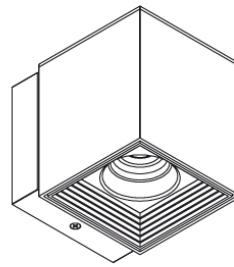

DAU SURFACE

D93189

PROJECT	
TYPE	
NOTES	
QUANTITY	
DATE	

GENERAL

Series: Dau
Brand: Milan
Division: Design
Mounting Type: Surface
Mounting Location: Wall
Subcategory: Up/Down Light

PHYSICAL

Shape: Cube
Length (mm): 80
Length (in): 3 1/8
Height (mm): 101
Height (in): 4
Extension (mm): 114
Extension (in): 4 1/2
Light Distribution: Direct
Weight (kg): 4.5
Weight (lbs): 10

ELECTRICAL

Lamp Type: LED
Max. Wattage Per Lamp (W): 10
Dimming: Non-Dimmable
Driver Included: Yes
Driver Type: Constant Current
Driver Class: Class 2
Input Voltage (V): 120

LED

Delivered Lumen Range: 500 - 999 lm
Number of LEDs: 1
Color Temperature (°K): 2700
Max. Delivered Lumen (lm): 829.93
Nominal Lumen (lm): 1010
CRI: >80 CRI

OPTICAL

Reflector°: 50° (available in 24° and 32° upon request)

RATINGS AND CERTIFICATIONS

Certified By: CSA Certified to UL and CSA Standards
IP rating: IP44