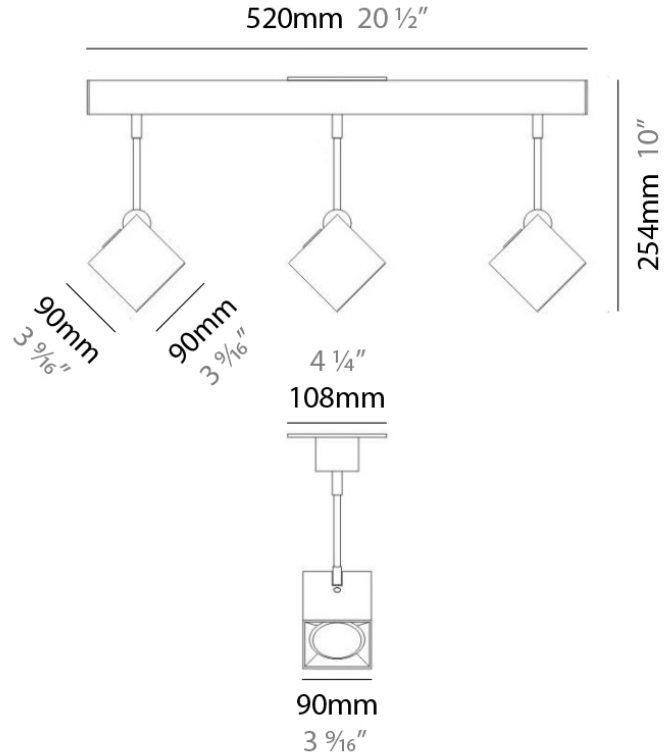

DAU SURFACE

D92017

GENERAL

Series: Dau _____
Brand: Milan _____
Division: Design _____
Mounting Type: Surface _____
Mounting Location: Ceiling _____
Subcategory: Pendant _____

PHYSICAL

Shape: Abstract _____
Length (mm): 520 _____
Length (in): 20 ½ _____
Width (mm): 110 _____
Width (in): 4 ⅝ _____
Height (mm): 254 _____
Height (in): 10 _____
Weight (kg): 1.4 _____
Weight (lbs): 3 _____
Fixture Material: Aluminum _____

ELECTRICAL

Number of Lamps: 3 _____
Lamp Type: LED Retrofit _____
Lamp Shape: MR16 _____
Bulb Included: Bulb Not Included _____
Total Output Wattage (W): 15 _____
Max. Wattage Per Lamp (W): 5 _____
Lamp Base: GU10 _____
Input Voltage (V): 120 _____

LED

Delivered Lumen Range: 500 - 999 lm _____

OPTICAL

RATINGS AND CERTIFICATIONS

Certified By: CSA Certified to UL and CSA Standards _____
IP rating: IP20 _____